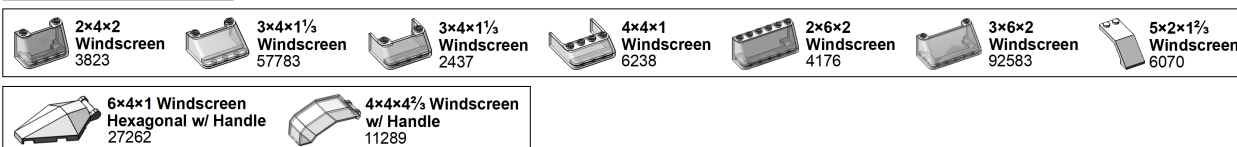

Download latest version and learn more at: <https://brickarchitect.com/labels/>

SOCKET-ball_basic

SOCKET-ball_bionicle

SOCKET-click

SOCKET-towball

7. ANGLE (1/2)

LEGO Brick Labels by Tom Alphin.
Version 3.4, June 5, 2020.

Download latest version and learn more at: <https://brickarchitect.com/labels/>

ANGLE-slope_10_18_30

ANGLE-slope_33

ANGLE-slope_45

ANGLE-slope_55_65_75

ANGLE-slope_inverted

ANGLE-windscreen

7. ANGLE (2/2)