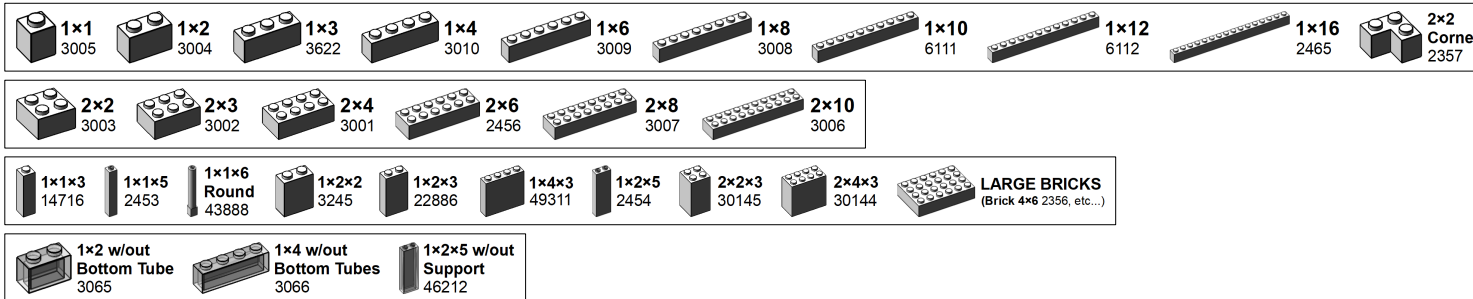

1. BASIC

LEGO Brick Labels by Tom Alphin.

Version 3.4, June 5, 2020.

Download latest version and learn more at: <https://brickarchitect.com/labels/>

BASIC-brick

BASIC-plate

BASIC-tile

2. WALL