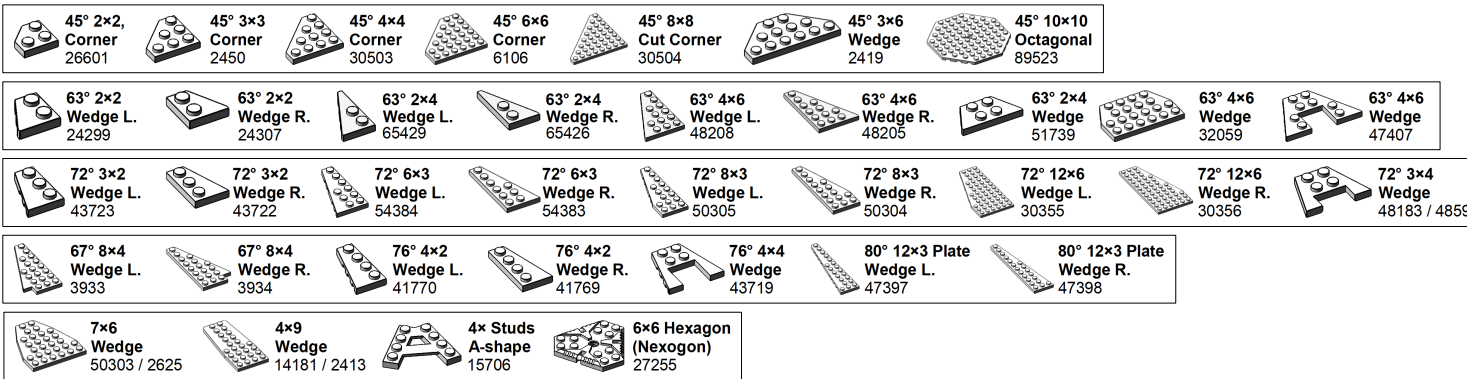

Download latest version and learn more at: <https://brickarchitect.com/labels/>

SOCKET-ball_basic

SOCKET-ball_bionicle

SOCKET-click

SOCKET-towball

7. ANGLE (1/2)

LEGO Brick Labels by Tom Alphin.
Version 3.4, June 5, 2020.

Download latest version and learn more at: <https://brickarchitect.com/labels/>

ANGLE-slope_10_18_30

ANGLE-slope_33

ANGLE-slope_45

ANGLE-slope_55_65_75

ANGLE-slope_inverted

ANGLE-windscreen

7. ANGLE (2/2)

LEGO Brick Labels by Tom Alphin.

Version 3.4, June 5, 2020.

Download latest version and learn more at: <https://brickarchitect.com/labels/>

ANGLE-wedge_brick

ANGLE-wedge_plate

ANGLE-wedge_tile

ANGLE-wedge_nose

ANGLE-wedge_inverted

8. CURVED (1/2)

LEGO Brick Labels by Tom Alphin.

Version 3.4, June 5, 2020.

Download latest version and learn more at: <https://brickarchitect.com/labels/>

CURVED-plate

CURVED-brick

CURVED-tile