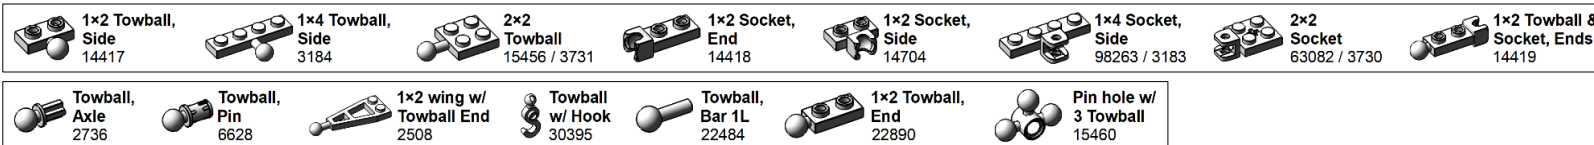

Download latest version and learn more at: <https://brickarchitect.com/labels/>

SOCKET-ball_basic

SOCKET-ball_bionicle

SOCKET-click

SOCKET-towball

7. ANGLE (1/2)

LEGO Brick Labels by Tom Alphin.
Version 3.4, June 5, 2020.