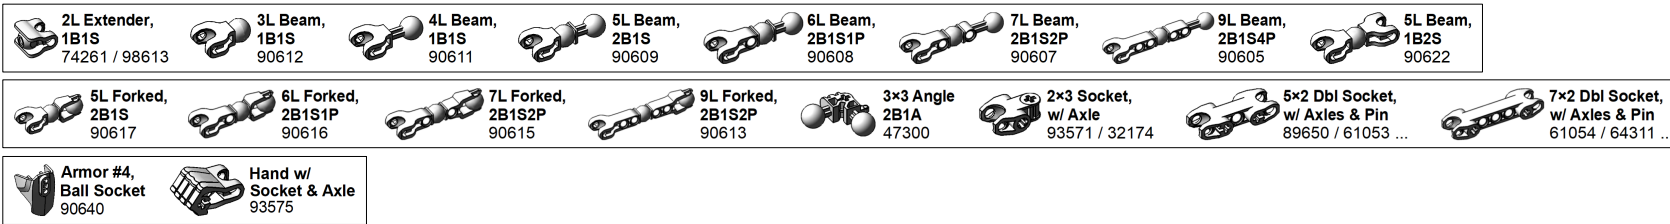

The LEGO Storage Guide is a free online book that highlights the best LEGO storage solutions for collections of any size. <https://brickarchitect.com/guide/>

6. SOCKET

LEGO Brick Labels by Tom Alphin.

Version 3.4, June 5, 2020.

Download latest version and learn more at: <https://brickarchitect.com/labels/>

SOCKET-ball_basic

SOCKET-ball_bionicle

SOCKET-click

SOCKET-towball

7. ANGLE (1/2)

LEGO Brick Labels by Tom Alphin.
Version 3.4, June 5, 2020.