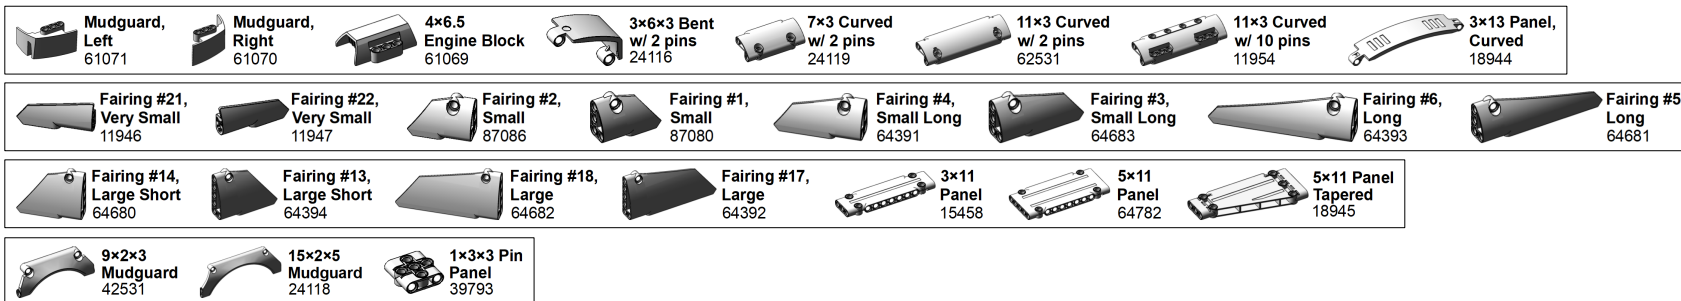

Version 3.4, June 5, 2020.

Download latest version and learn more at: <https://brickarchitect.com/labels/>

TECHNIC-brick

TECHNIC-plate

TECHNIC-other

TECHNIC-mechanical

12. TECHNIC (3/4)

LEGO Brick Labels by Tom Alphin.

Version 3.4, June 5, 2020.

Download latest version and learn more at: <https://brickarchitect.com/labels/>

TECHNIC-liftarm

TECHNIC-frame

TECHNIC-link

TECHNIC-panel

12. TECHNIC (4/4)

LEGO Brick Labels by Tom Alphin.

Version 3.4, June 5, 2020.

Download latest version and learn more at: <https://brickarchitect.com/labels/>

TECHNIC-gears

TECHNIC-rack

TECHNIC-steering

TECHNIC-engine

13. OTHER

LEGO Brick Labels by Tom Alphin.