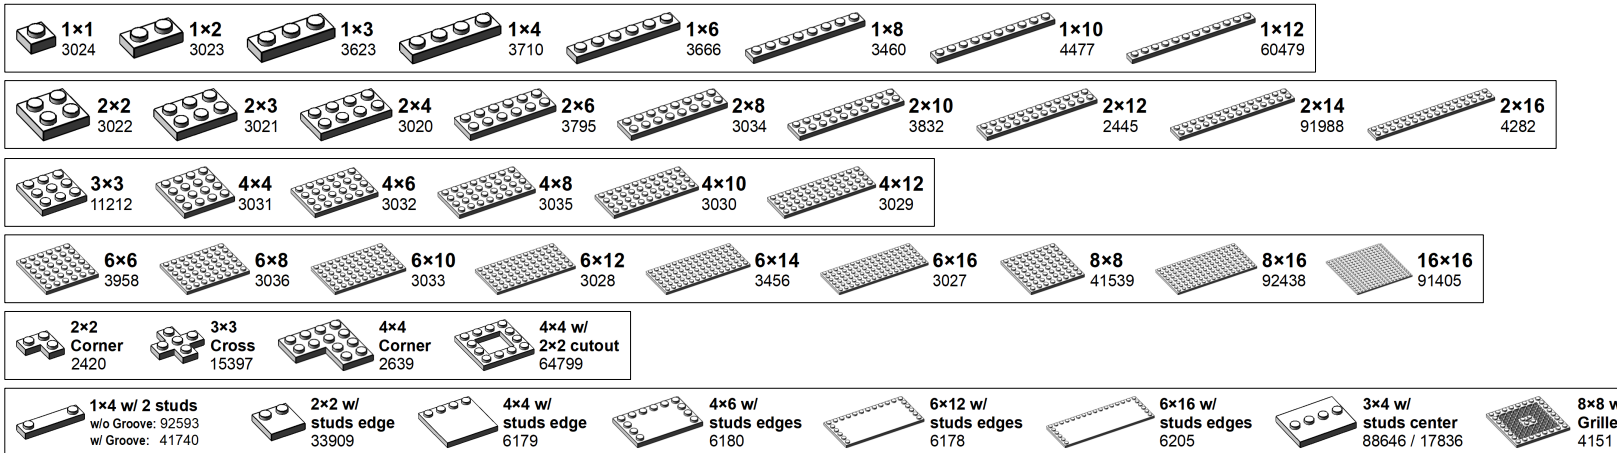

1. BASIC

LEGO Brick Labels by Tom Alphin.

Version 3.4, June 5, 2020.

Download latest version and learn more at: <https://brickarchitect.com/labels/>

BASIC-brick

BASIC-plate

BASIC-tile

2. WALL

LEGO Brick Labels by Tom Alphin.

Version 3.4, June 5, 2020.

Download latest version and learn more at: <https://brickarchitect.com/labels/>

WALL-decorative

WALL-groove_rail

WALL-door

WALL-fence

WALL-panel