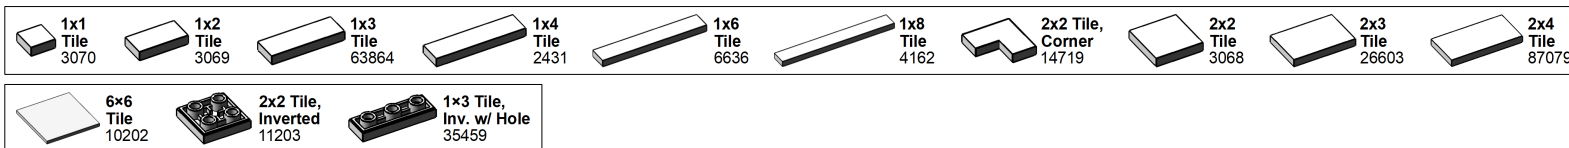

1. BASIC

LEGO Brick Labels by Tom Alphin.

Version 3.4, June 5, 2020.

Download latest version and learn more at: <https://brickarchitect.com/labels/>

BASIC-brick

BASIC-plate

BASIC-tile

2. WALL