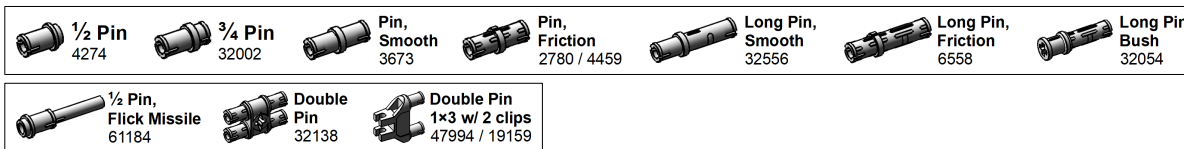

12. TECHNIC (1/4)

LEGO Brick Labels by Tom Alphin.

Version 3.4, June 5, 2020.

Download latest version and learn more at: <https://brickarchitect.com/labels/>

TECHNIC-axle

TECHNIC-pin

TECHNIC-connector

TECHNIC-hub