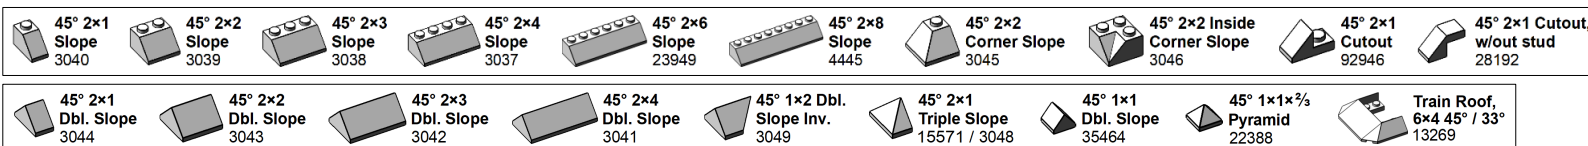

Download latest version and learn more at: <https://brickarchitect.com/labels/>

SOCKET-ball_basic

SOCKET-ball_bionicle

SOCKET-click

SOCKET-towball

7. ANGLE (1/2)

LEGO Brick Labels by Tom Alphin.
Version 3.4, June 5, 2020.

Download latest version and learn more at: <https://brickarchitect.com/labels/>

ANGLE-slope_10_18_30

ANGLE-slope_33

ANGLE-slope_45

ANGLE-slope_55_65_75

ANGLE-slope_inverted

ANGLE-windscreen

7. ANGLE (2/2)