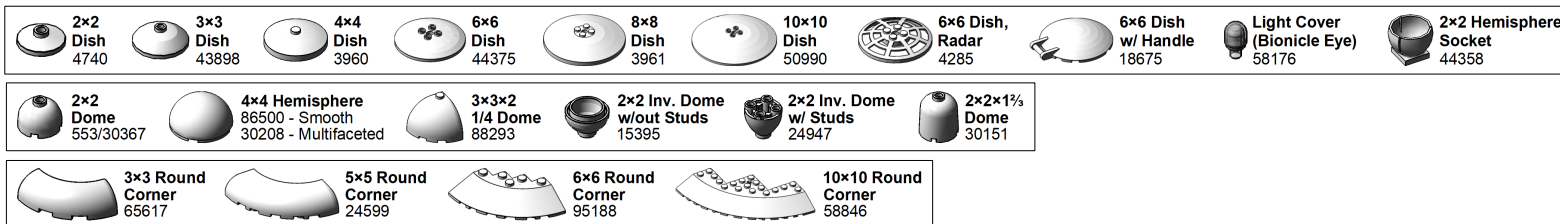

CURVED-ball

CURVED-cylinder

CURVED-cone

CURVED-dish_dome

8. CURVED (2/2)

LEGO Brick Labels by Tom Alphin.

Version 3.4, June 5, 2020.

Download latest version and learn more at: <https://brickarchitect.com/labels/>