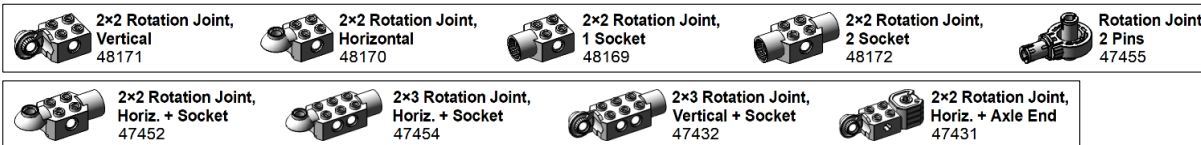

Download latest version and learn more at: <https://brickarchitect.com/labels/>

SOCKET-ball_basic

SOCKET-ball_bionicle

SOCKET-click

SOCKET-towball

7. ANGLE (1/2)

LEGO Brick Labels by Tom Alphin.
Version 3.4, June 5, 2020.

Download latest version and learn more at: <https://brickarchitect.com/labels/>

ANGLE-slope_10_18_30

ANGLE-slope_33

ANGLE-slope_45

ANGLE-slope_55_65_75

ANGLE-slope_inverted

ANGLE-windscreen

7. ANGLE (2/2)