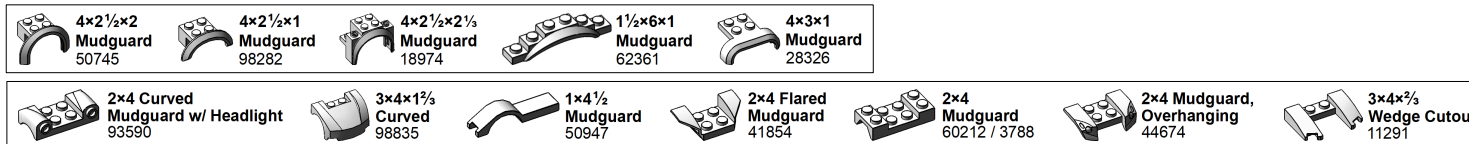

ANGLE-wedge_inverted

8. CURVED (1/2)

LEGO Brick Labels by Tom Alphin.

Version 3.4, June 5, 2020.

Download latest version and learn more at: <https://brickarchitect.com/labels/>

CURVED-plate

CURVED-brick

CURVED-tile

CURVED-ball

CURVED-cylinder

CURVED-cone

CURVED-dish_dome

8. CURVED (2/2)

LEGO Brick Labels by Tom Alphin.

Version 3.4, June 5, 2020.

Download latest version and learn more at: <https://brickarchitect.com/labels/>

CURVED-curved

CURVED-arch_bow

CURVED-mudguard

CURVED-wedge

CURVED-other

9. VEHICLE (1/3)

LEGO Brick Labels by Tom Alphin.

Version 3.4, June 5, 2020.