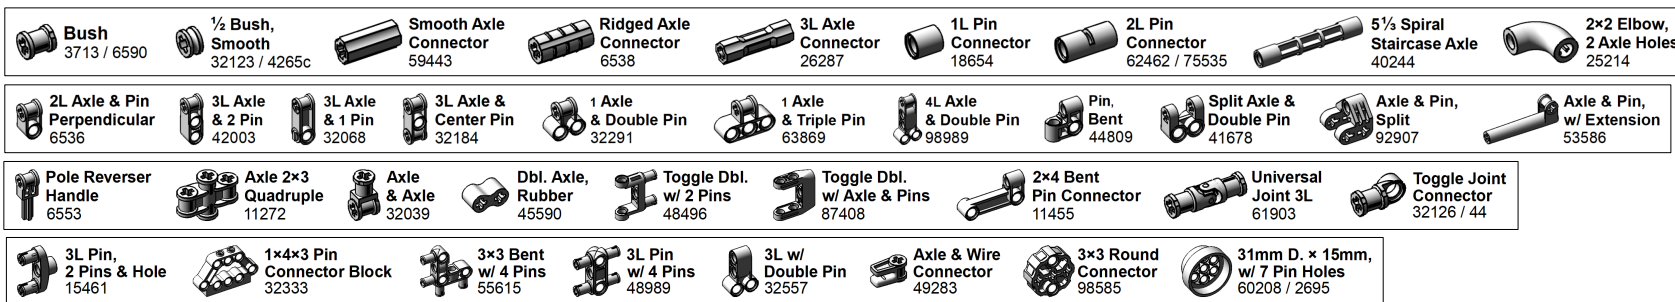

Version 3.4, June 5, 2020.

Download latest version and learn more at: <https://brickarchitect.com/labels/>

NATURE-elemental

NATURE-flower

NATURE-plant

NATURE-produce

NATURE-barb_horn_tail

NATURE-tooth

12. TECHNIC (1/4)

LEGO Brick Labels by Tom Alphin.

Version 3.4, June 5, 2020.

Download latest version and learn more at: <https://brickarchitect.com/labels/>

TECHNIC-axle

TECHNIC-pin

TECHNIC-connector

TECHNIC-hub