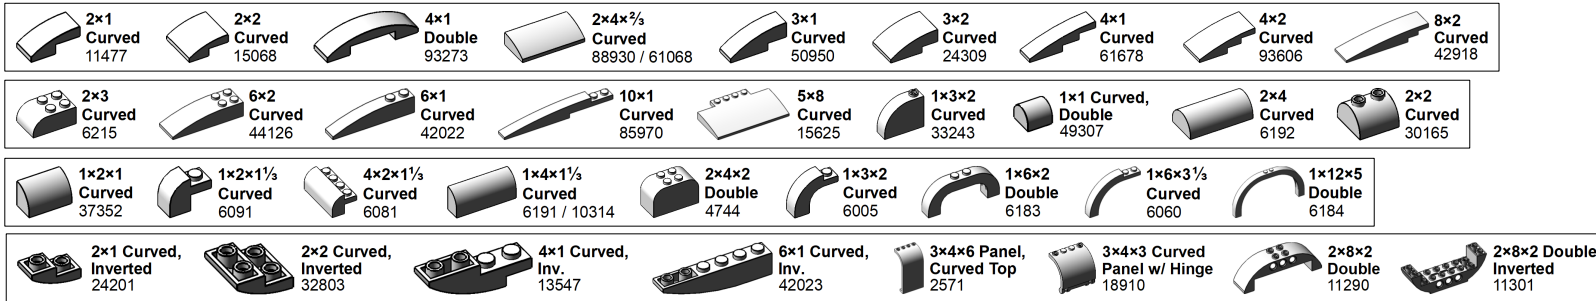

ANGLE-wedge_inverted

8. CURVED (1/2)

LEGO Brick Labels by Tom Alphin.

Version 3.4, June 5, 2020.

Download latest version and learn more at: <https://brickarchitect.com/labels/>

CURVED-plate

CURVED-brick

CURVED-tile

CURVED-ball

CURVED-cylinder

CURVED-cone

CURVED-dish_dome

8. CURVED (2/2)

LEGO Brick Labels by Tom Alphin.

Version 3.4, June 5, 2020.

Download latest version and learn more at: <https://brickarchitect.com/labels/>

CURVED-curved

CURVED-arch_bow

CURVED-mudguard

CURVED-wedge

CURVED-other

9. VEHICLE (1/3)

LEGO Brick Labels by Tom Alphin.

Version 3.4, June 5, 2020.