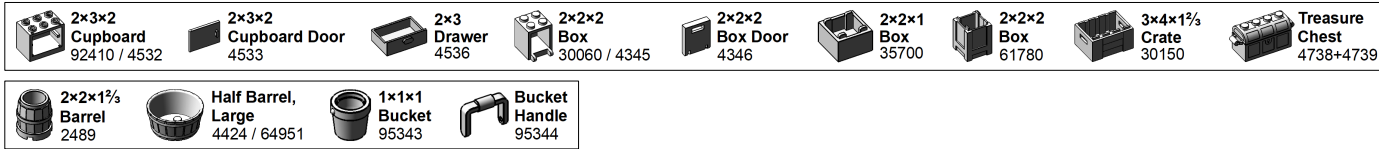

13. OTHER

LEGO Brick Labels by Tom Alphin.

Version 3.4, June 5, 2020.

Download latest version and learn more at: <https://brickarchitect.com/labels/>

OTHER-container