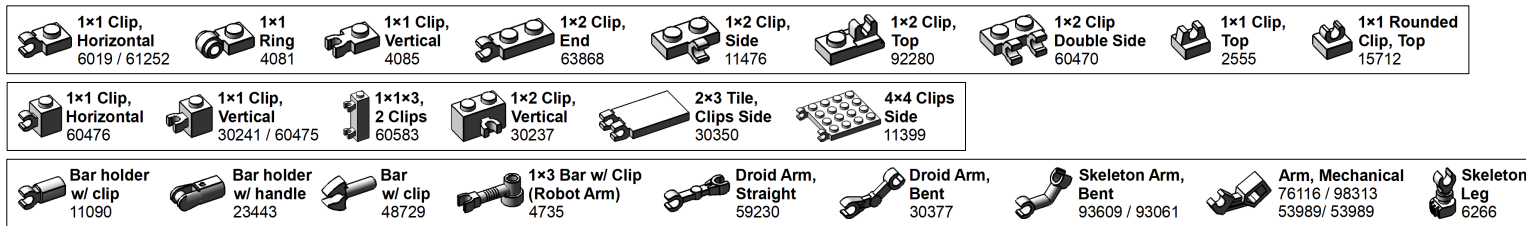

Download latest version and learn more at: <https://brickarchitect.com/labels/>

CLIP-bar

CLIP-clip

CLIP-flag

CLIP-handle

CLIP-door

CLIP-softaxle

5. HINGE