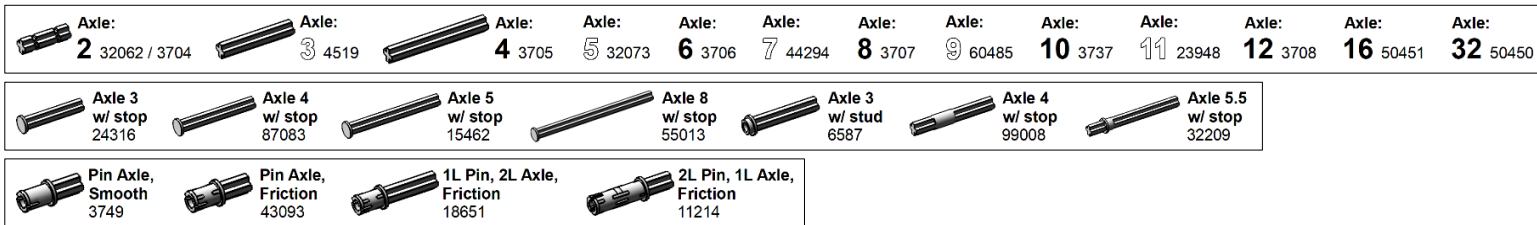

Version 3.4, June 5, 2020.

Download latest version and learn more at: <https://brickarchitect.com/labels/>

NATURE-elemental

NATURE-flower

NATURE-plant

NATURE-produce

NATURE-barb_horn_tail

NATURE-tooth

12. TECHNIC (1/4)

LEGO Brick Labels by Tom Alphin.

Version 3.4, June 5, 2020.

Download latest version and learn more at: <https://brickarchitect.com/labels/>

TECHNIC-axle

TECHNIC-pin

TECHNIC-connector

TECHNIC-hub