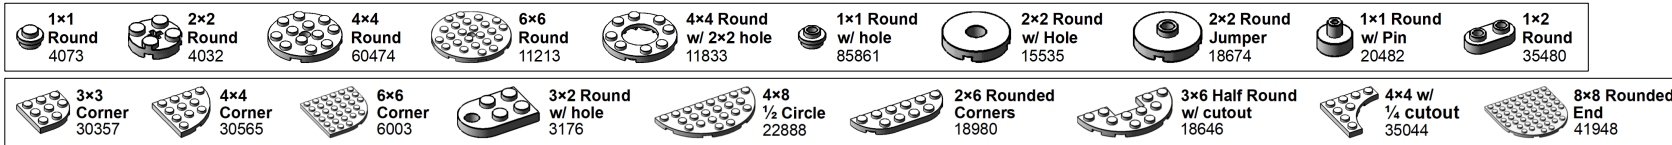

LEGO Brick Labels by Tom Alphin.

Version 3.4, June 5, 2020.

Download latest version and learn more at: <https://brickarchitect.com/labels/>

ANGLE-wedge_brick

ANGLE-wedge_plate

ANGLE-wedge_tile

ANGLE-wedge_nose

ANGLE-wedge_inverted

8. CURVED (1/2)

LEGO Brick Labels by Tom Alphin.

Version 3.4, June 5, 2020.

Download latest version and learn more at: <https://brickarchitect.com/labels/>

CURVED-plate

CURVED-brick

CURVED-tile