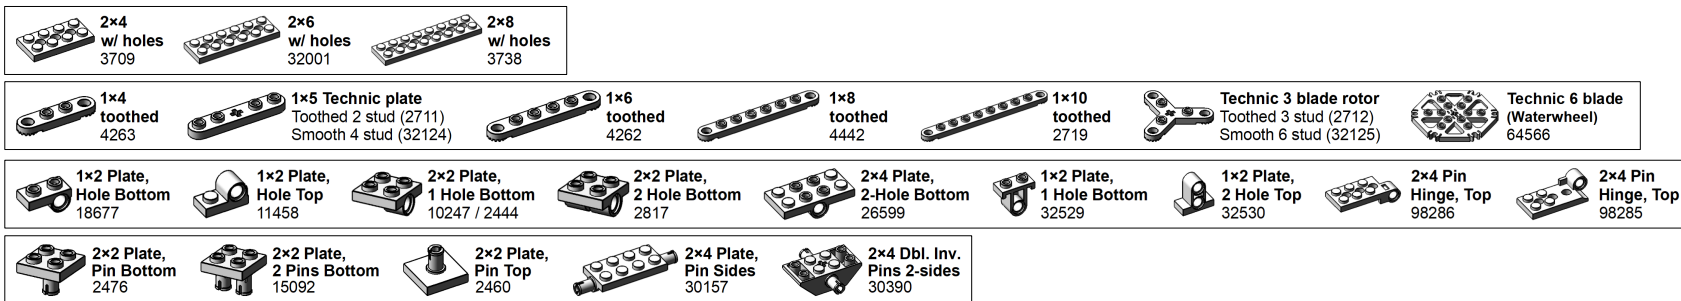

12. TECHNIC (1/4)

LEGO Brick Labels by Tom Alphin.

Version 3.4, June 5, 2020.

Download latest version and learn more at: <https://brickarchitect.com/labels/>

TECHNIC-axle

TECHNIC-pin

TECHNIC-connector

TECHNIC-hub

The LEGO Storage Guide is a free online book that highlights the best LEGO storage solutions for collections of any size. <https://brickarchitect.com/guide/>

12. TECHNIC (2/4)

LEGO Brick Labels by Tom Alphin.

Version 3.4, June 5, 2020.

Download latest version and learn more at: <https://brickarchitect.com/labels/>

TECHNIC-brick

TECHNIC-plate

TECHNIC-other

TECHNIC-mechanical

12. TECHNIC (3/4)

LEGO Brick Labels by Tom Alphin.

Version 3.4, June 5, 2020.

Download latest version and learn more at: <https://brickarchitect.com/labels/>

TECHNIC-liftarm

TECHNIC-frame

TECHNIC-link

TECHNIC-panel

12. TECHNIC (4/4)

LEGO Brick Labels by Tom Alphin.