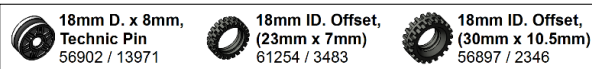

Download latest version and learn more at: <https://brickarchitect.com/labels/>

VEHICLE-wheel_8mm

VEHICLE-wheel_11mm

VEHICLE-wheel_14mm_15mm

VEHICLE-wheel_18mm

VEHICLE-wheel_30.4mm

brickarchitect.com is the premier destination for in-depth articles about LEGO Architecture, LEGO storage, and more. <https://brickarchitect.com/>