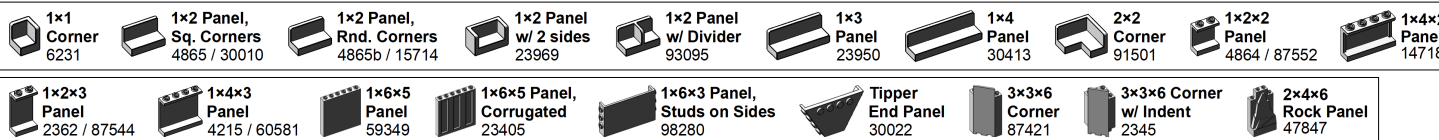

LEGO Brick Labels by Tom Alphin.

Version 3.4, June 5, 2020.

Download latest version and learn more at: <https://brickarchitect.com/labels/>

WALL-decorative

WALL-groove_rail

WALL-door

WALL-fence

WALL-panel