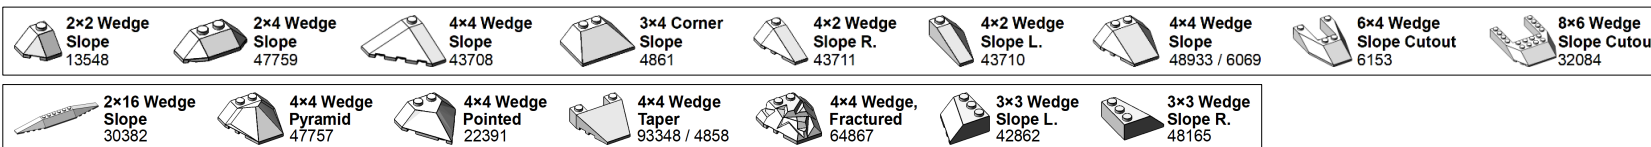

Download latest version and learn more at: <https://brickarchitect.com/labels/>

SOCKET-ball_basic

SOCKET-ball_bionicle

SOCKET-click

SOCKET-towball

7. ANGLE (1/2)

LEGO Brick Labels by Tom Alphin.
Version 3.4, June 5, 2020.

Download latest version and learn more at: <https://brickarchitect.com/labels/>

ANGLE-slope_10_18_30

ANGLE-slope_33

ANGLE-slope_45

ANGLE-slope_55_65_75

ANGLE-slope_inverted

ANGLE-windscreen

7. ANGLE (2/2)

LEGO Brick Labels by Tom Alphin.

Version 3.4, June 5, 2020.

Download latest version and learn more at: <https://brickarchitect.com/labels/>

ANGLE-wedge_brick

ANGLE-wedge_plate

ANGLE-wedge_tile

ANGLE-wedge_nose

ANGLE-wedge_inverted

8. CURVED (1/2)

LEGO Brick Labels by Tom Alphin.

Version 3.4, June 5, 2020.

Download latest version and learn more at: <https://brickarchitect.com/labels/>

CURVED-plate

CURVED-brick

CURVED-tile