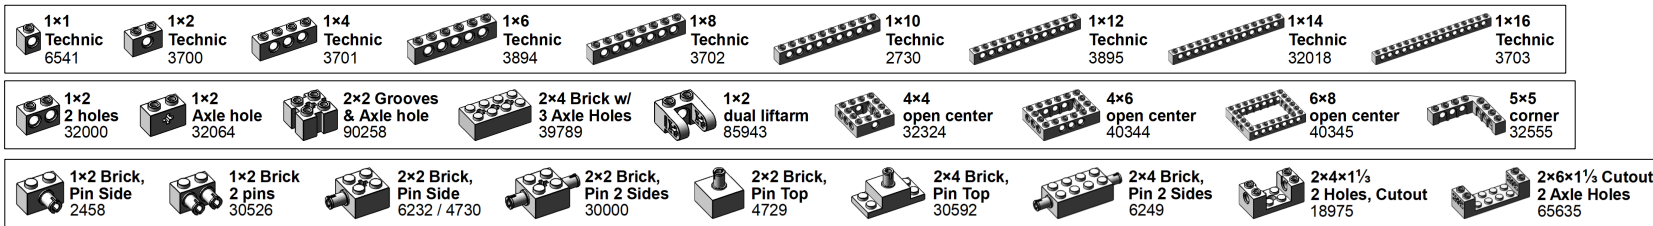

The LEGO Storage Guide is a free online book that highlights the best LEGO storage solutions for collections of any size. <https://brickarchitect.com/guide/>

12. TECHNIC (2/4)

LEGO Brick Labels by Tom Alphin.

Version 3.4, June 5, 2020.

Download latest version and learn more at: <https://brickarchitect.com/labels/>

TECHNIC-brick

TECHNIC-plate

TECHNIC-other

TECHNIC-mechanical

12. TECHNIC (3/4)

LEGO Brick Labels by Tom Alphin.