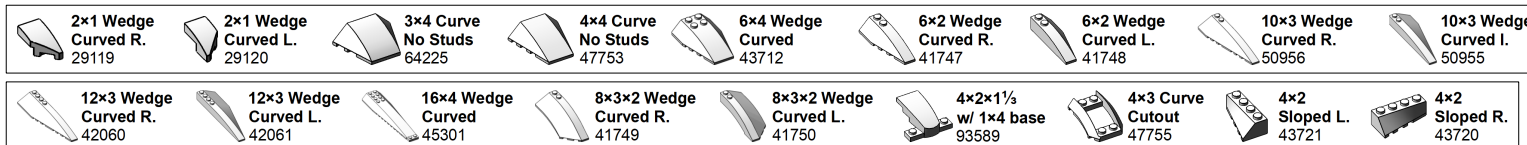

CURVED-ball

CURVED-cylinder

CURVED-cone

CURVED-dish_dome

8. CURVED (2/2)

LEGO Brick Labels by Tom Alphin.

Version 3.4, June 5, 2020.

Download latest version and learn more at: <https://brickarchitect.com/labels/>

CURVED-curved

CURVED-arch_bow

CURVED-mudguard

CURVED-wedge

CURVED-other

9. VEHICLE (1/3)

LEGO Brick Labels by Tom Alphin.

Version 3.4, June 5, 2020.