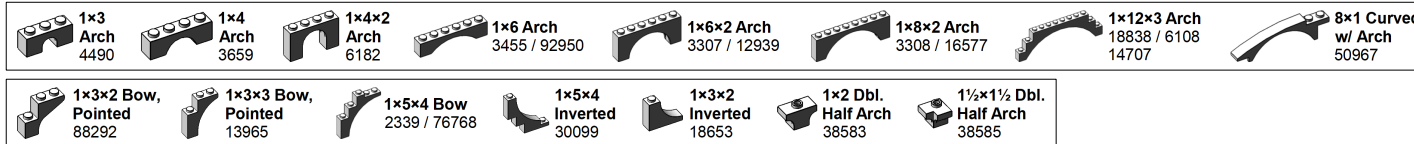

CURVED-arch_bow