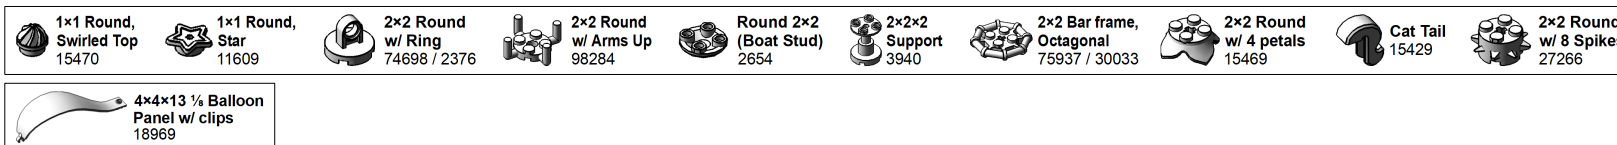

CURVED-ball

CURVED-cylinder

CURVED-cone

CURVED-dish_dome

8. CURVED (2/2)

LEGO Brick Labels by Tom Alphin.

Version 3.4, June 5, 2020.

Download latest version and learn more at: <https://brickarchitect.com/labels/>

CURVED-curved

CURVED-arch_bow

CURVED-mudguard

CURVED-wedge

CURVED-other

9. VEHICLE (1/3)

LEGO Brick Labels by Tom Alphin.

Version 3.4, June 5, 2020.