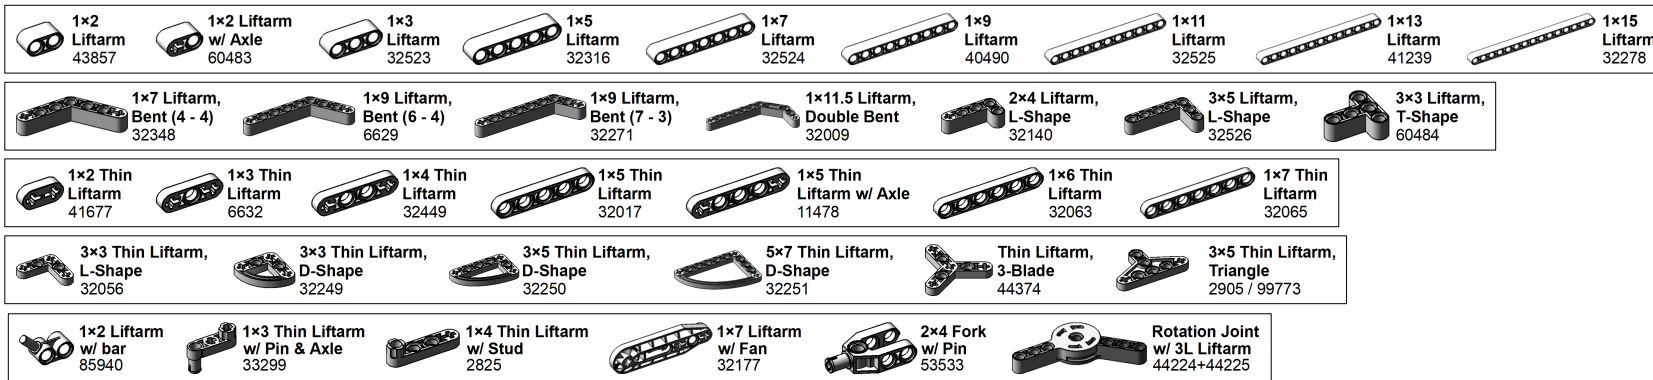

Version 3.4, June 5, 2020.

Download latest version and learn more at: <https://brickarchitect.com/labels/>

TECHNIC-brick

TECHNIC-plate

TECHNIC-other

TECHNIC-mechanical

12. TECHNIC (3/4)

LEGO Brick Labels by Tom Alphin.

Version 3.4, June 5, 2020.

Download latest version and learn more at: <https://brickarchitect.com/labels/>

TECHNIC-liftarm

TECHNIC-frame

TECHNIC-link

TECHNIC-panel

12. TECHNIC (4/4)

LEGO Brick Labels by Tom Alphin.