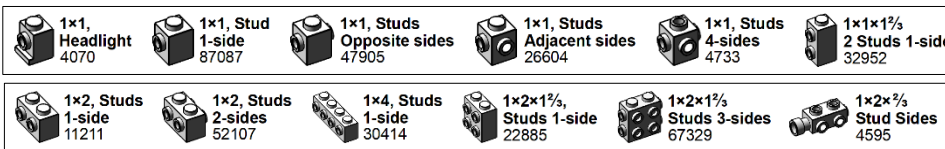

SNOT-brick