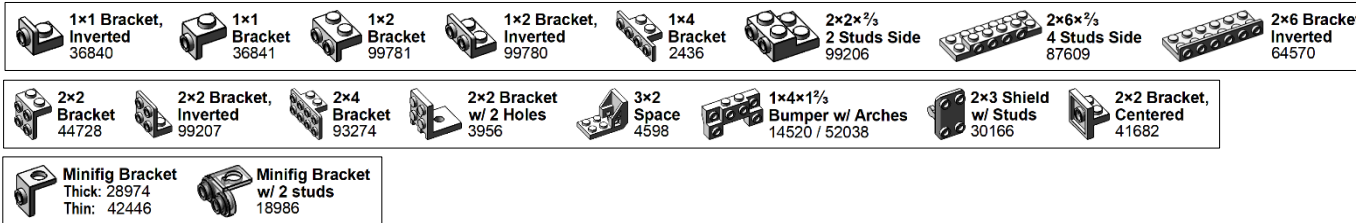

1. BASIC

LEGO Brick Labels by Tom Alphin.
Version 35.1, September 18, 2020.

Download latest version and learn more at: <https://brickarchitect.com/labels/>

BASIC-brick

BASIC-plate

BASIC-tile

2. WALL

LEGO Brick Labels by Tom Alphin.
Version 35.1, September 18, 2020.

Download latest version and learn more at: <https://brickarchitect.com/labels/>

WALL-decorative

WALL-fence

WALL-groove_rail

WALL-panel

WALL-window_door

WALL-stairs

3. SNOT

LEGO Brick Labels by Tom Alphin.
Version 35.1, September 18, 2020.

Download latest version and learn more at: <https://brickarchitect.com/labels/>

SNOT-bracket

SNOT-brick

SNOT-jumper

brickarchitect.com is the premier destination for in-depth articles about LEGO Architecture, LEGO storage, and more. <https://brickarchitect.com/>