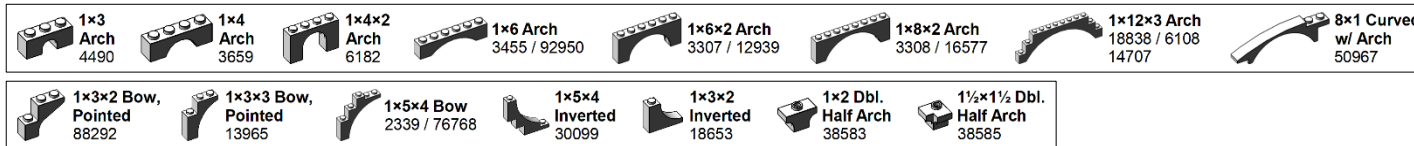

ANGLE-wedge_brick

ANGLE-wedge_plate

ANGLE-wedge_tile

ANGLE-wedge_nose

ANGLE-wedge_inverted

8. CURVED (1/2)

LEGO Brick Labels by Tom Alphin.
Version 35.1, September 18, 2020.

Download latest version and learn more at: <https://brickarchitect.com/labels/>

CURVED-plate

CURVED-brick

CURVED-tile

CURVED-ball

CURVED-cylinder

CURVED-cone

CURVED-dish_dome

8. CURVED (2/2)

LEGO Brick Labels by Tom Alphin.
Version 35.1, September 18, 2020.

Download latest version and learn more at: <https://brickarchitect.com/labels/>

CURVED-curved

CURVED-arch_bow

CURVED-mudguard

CURVED-wedge