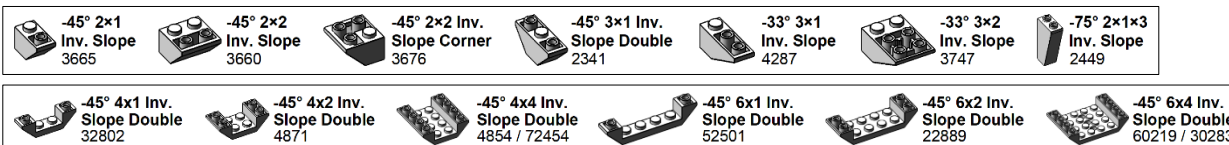

ANGLE-slope_inverted