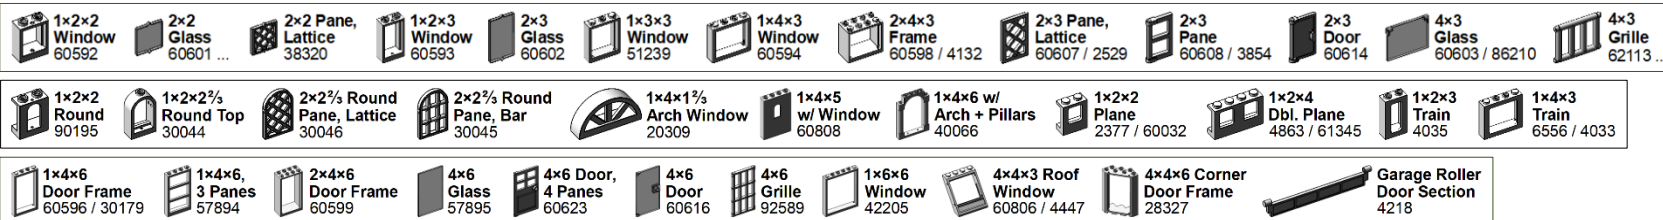

Download latest version and learn more at: <https://brickarchitect.com/labels/>

WALL-decorative

WALL-fence

WALL-groove_rail

WALL-panel

WALL-window_door

WALL-stairs

3. SNOT

LEGO Brick Labels by Tom Alphin.
Version 35.1, September 18, 2020.

Download latest version and learn more at: <https://brickarchitect.com/labels/>

SNOT-bracket

SNOT-brick

SNOT-jumper

brickarchitect.com is the premier destination for in-depth articles about LEGO Architecture, LEGO storage, and more. <https://brickarchitect.com/>