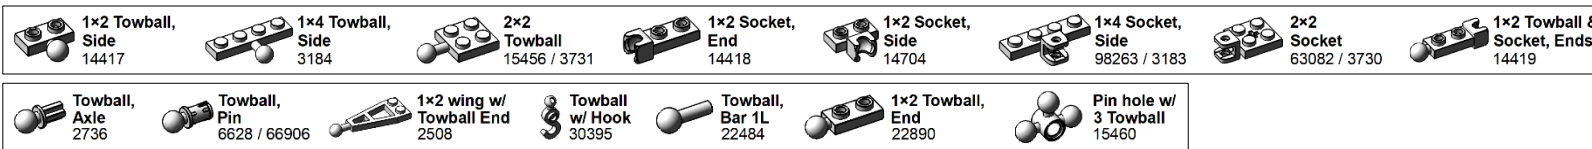

6. SOCKET

LEGO Brick Labels by Tom Alphin.
Version 35.1, September 18, 2020.

Download latest version and learn more at: <https://brickarchitect.com/labels/>

SOCKET-ball_basic

SOCKET-click

SOCKET-towball

brickarchitect.com is the premier destination for in-depth articles about LEGO Architecture, LEGO storage, and more.
<https://brickarchitect.com/>