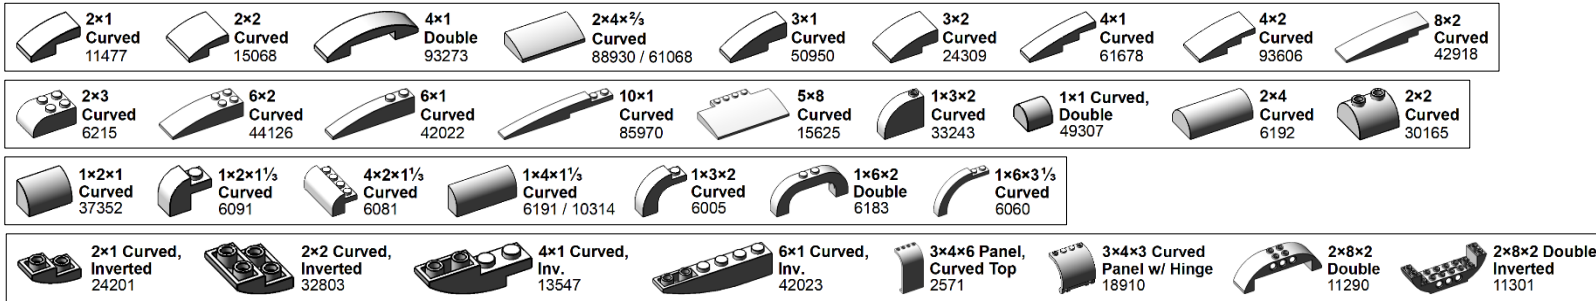

ANGLE-wedge_brick

ANGLE-wedge_plate

ANGLE-wedge_tile

ANGLE-wedge_nose

ANGLE-wedge_inverted

8. CURVED (1/2)

LEGO Brick Labels by Tom Alphin.
Version 35.1, September 18, 2020.

Download latest version and learn more at: <https://brickarchitect.com/labels/>

CURVED-plate

CURVED-brick

CURVED-tile

CURVED-ball

CURVED-cylinder

CURVED-cone

CURVED-dish_dome

8. CURVED (2/2)

LEGO Brick Labels by Tom Alphin.
Version 35.1, September 18, 2020.

Download latest version and learn more at: <https://brickarchitect.com/labels/>

CURVED-curved

CURVED-arch_bow

CURVED-mudguard

CURVED-wedge