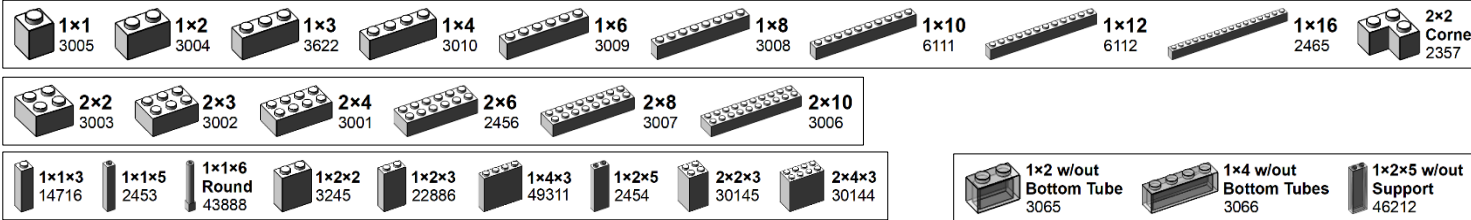

1. BASIC

LEGO Brick Labels by Tom Alphin.
Version 35.1, September 18, 2020.

Download latest version and learn more at: <https://brickarchitect.com/labels/>

BASIC-brick

BASIC-plate

BASIC-tile

2. WALL

LEGO Brick Labels by Tom Alphin.
Version 35.1, September 18, 2020.