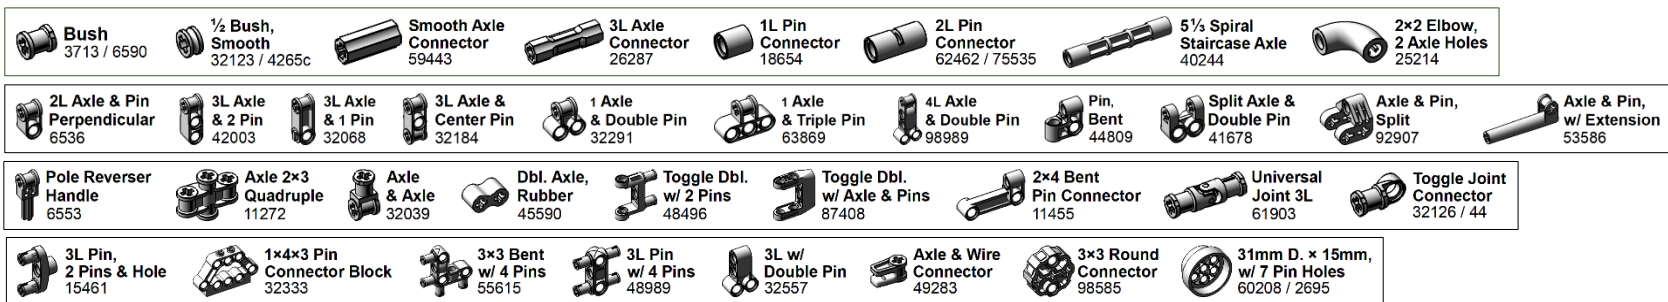

NATURE-barb_horn_tail

NATURE-tooth

12. TECHNIC (1/4)

LEGO Brick Labels by Tom Alphin.
Version 35.1, September 18, 2020.

Download latest version and learn more at: <https://brickarchitect.com/labels/>

TECHNIC-axle

TECHNIC-pin

TECHNIC-connector

TECHNIC-hub

12. TECHNIC (2/4)

LEGO Brick Labels by Tom Alphin.
Version 35.1, September 18, 2020.

Download latest version and learn more at: <https://brickarchitect.com/labels/>