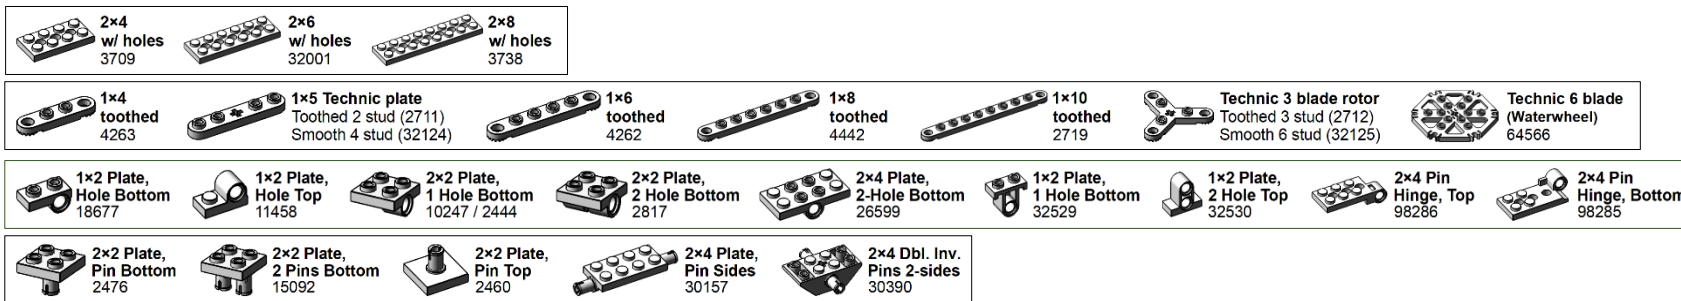

NATURE-barb_horn_tail

NATURE-tooth

12. TECHNIC (1/4)

LEGO Brick Labels by Tom Alphin.
Version 35.1, September 18, 2020.

Download latest version and learn more at: <https://brickarchitect.com/labels/>

TECHNIC-axle

TECHNIC-pin

TECHNIC-connector

TECHNIC-hub

12. TECHNIC (2/4)

LEGO Brick Labels by Tom Alphin.
Version 35.1, September 18, 2020.

Download latest version and learn more at: <https://brickarchitect.com/labels/>

TECHNIC-brick

TECHNIC-plate

TECHNIC-other

TECHNIC-mechanical

12. TECHNIC (3/4)

LEGO Brick Labels by Tom Alphin.
Version 35.1, September 18, 2020.

Download latest version and learn more at: <https://brickarchitect.com/labels/>