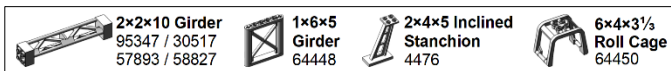

14. OTHER

LEGO Brick Labels by Tom Alphin.
Version 35.1, September 18, 2020.

Download latest version and learn more at: <https://brickarchitect.com/labels/>

OTHER-railing_ladder

OTHER-shooter

OTHER-structural