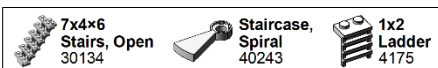

WALL-stairs