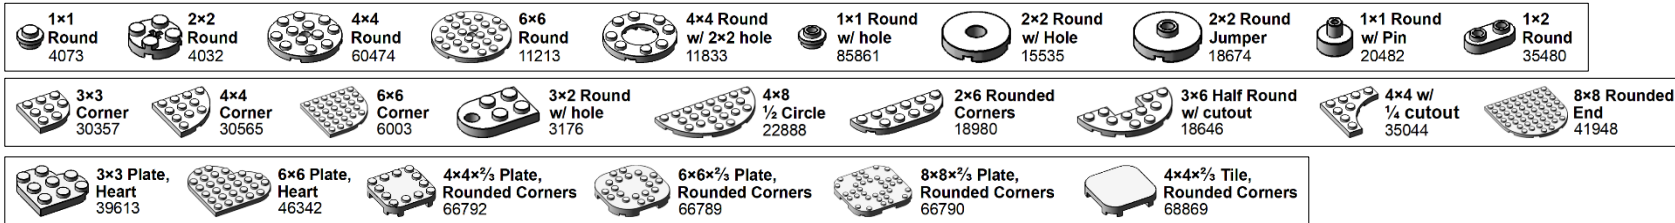

ANGLE-slope_55_65_75

ANGLE-slope_inverted

ANGLE-windscreen

7. ANGLE (2/2)

LEGO Brick Labels by Tom Alphin.
Version 35.1, September 18, 2020.

Download latest version and learn more at: <https://brickarchitect.com/labels/>

ANGLE-wedge_brick

ANGLE-wedge_plate

ANGLE-wedge_tile

ANGLE-wedge_nose

ANGLE-wedge_inverted

8. CURVED (1/2)

LEGO Brick Labels by Tom Alphin.
Version 35.1, September 18, 2020.

Download latest version and learn more at: <https://brickarchitect.com/labels/>

CURVED-plate

CURVED-brick

CURVED-tile

CURVED-ball

CURVED-cylinder

CURVED-cone

CURVED-dish_dome

8. CURVED (2/2)