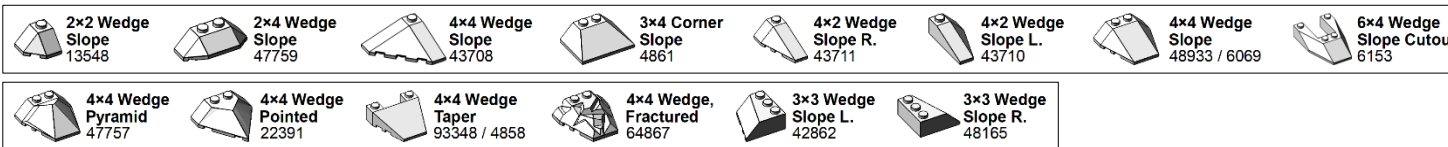

ANGLE-wedge_brick

ANGLE-wedge_plate

ANGLE-wedge_tile

ANGLE-wedge_nose

ANGLE-wedge_inverted

8. CURVED (1/2)

LEGO Brick Labels by Tom Alphin.
Version 35.1, September 18, 2020.

Download latest version and learn more at: <https://brickarchitect.com/labels/>