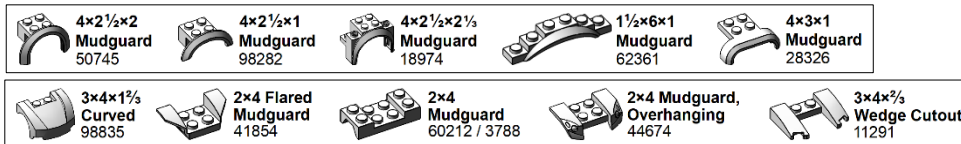

LEGO Brick Labels by Tom Alphin.
Version 35.1, September 18, 2020.

Download latest version and learn more at: <https://brickarchitect.com/labels/>

CURVED-curved

CURVED-arch_bow

CURVED-mudguard

CURVED-wedge