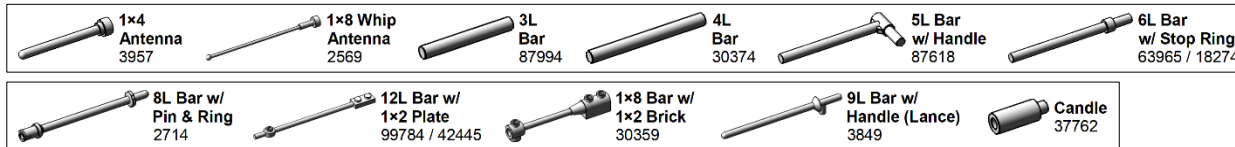

4. CLIP

LEGO Brick Labels by Tom Alphin.
Version 35.1, September 18, 2020.

Download latest version and learn more at: <https://brickarchitect.com/labels/>

CLIP-bar

CLIP-clip

CLIP-flag

CLIP-handle

CLIP-door