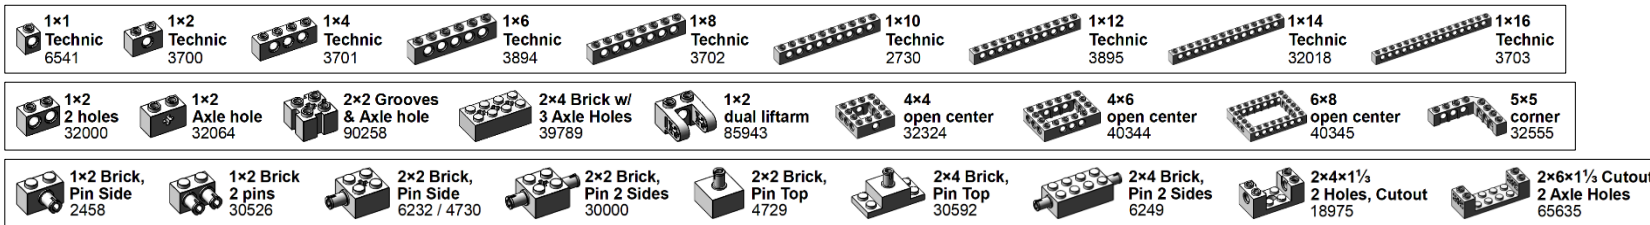

12. TECHNIC (2/4)

LEGO Brick Labels by Tom Alphin.
Version 35.1, September 18, 2020.

Download latest version and learn more at: <https://brickarchitect.com/labels/>

TECHNIC-brick