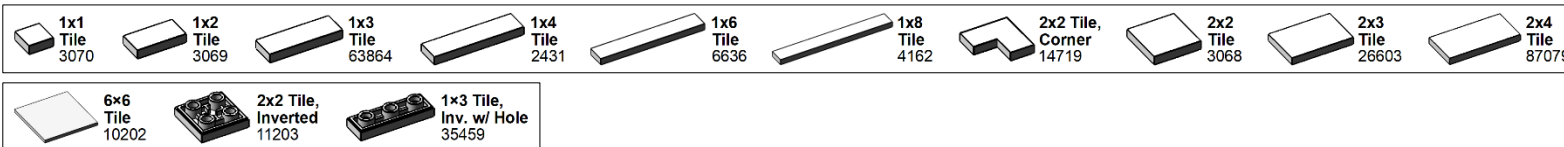

1. BASIC

LEGO Brick Labels by Tom Alphin.
Version 35.1, September 18, 2020.

Download latest version and learn more at: <https://brickarchitect.com/labels/>

BASIC-brick

BASIC-plate

BASIC-tile

2. WALL

LEGO Brick Labels by Tom Alphin.
Version 35.1, September 18, 2020.