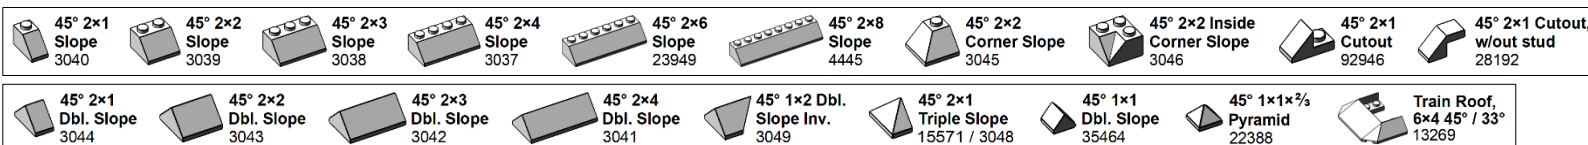

7. ANGLE (1/2)

LEGO Brick Labels by Tom Alphin.
Version 35.1, September 18, 2020.

Download latest version and learn more at: <https://brickarchitect.com/labels/>

ANGLE-slope_10_18_30

ANGLE-slope_33

ANGLE-slope_45

ANGLE-slope_55_65_75

ANGLE-slope_inverted

ANGLE-windscreen

7. ANGLE (2/2)

LEGO Brick Labels by Tom Alphin.
Version 35.1, September 18, 2020.

Download latest version and learn more at: <https://brickarchitect.com/labels/>