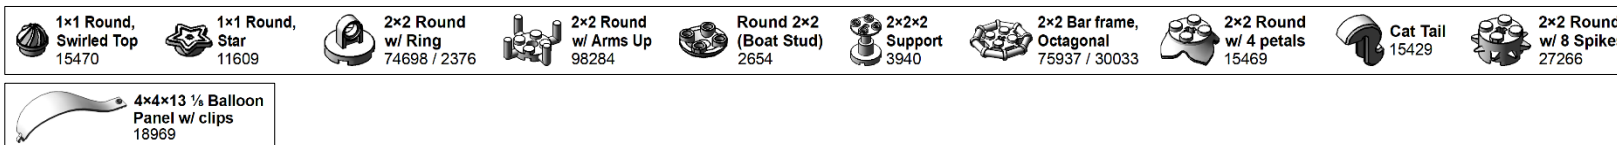

CURVED-other