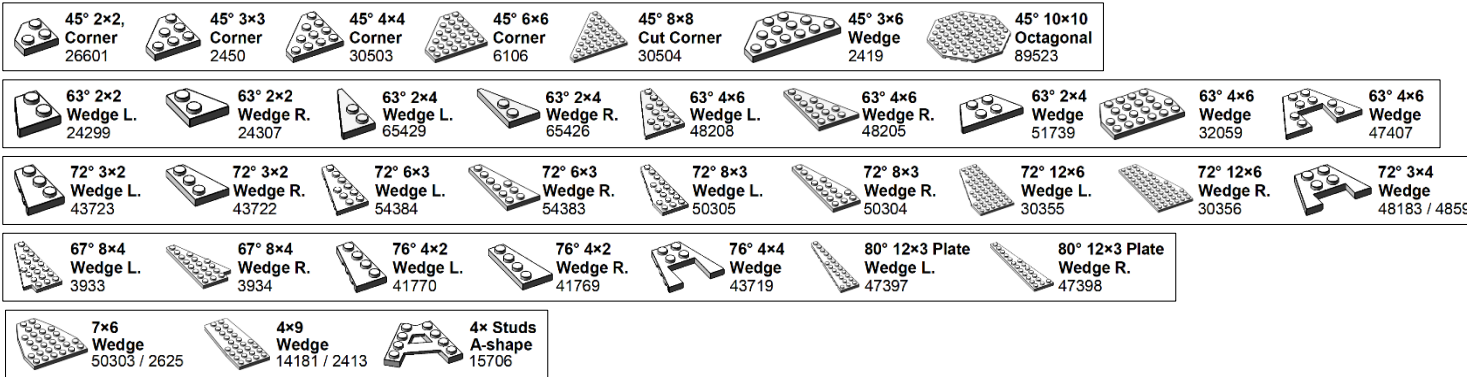

7. ANGLE (1/2)

LEGO Brick Labels by Tom Alphin.
Version 35.1, September 18, 2020.

Download latest version and learn more at: <https://brickarchitect.com/labels/>

ANGLE-slope_10_18_30

ANGLE-slope_33

ANGLE-slope_45

ANGLE-slope_55_65_75

ANGLE-slope_inverted

ANGLE-windscreen

7. ANGLE (2/2)

LEGO Brick Labels by Tom Alphin.
Version 35.1, September 18, 2020.

Download latest version and learn more at: <https://brickarchitect.com/labels/>

ANGLE-wedge_brick

ANGLE-wedge_plate

ANGLE-wedge_tile

ANGLE-wedge_nose

ANGLE-wedge_inverted

8. CURVED (1/2)

LEGO Brick Labels by Tom Alphin.
Version 35.1, September 18, 2020.

Download latest version and learn more at: <https://brickarchitect.com/labels/>