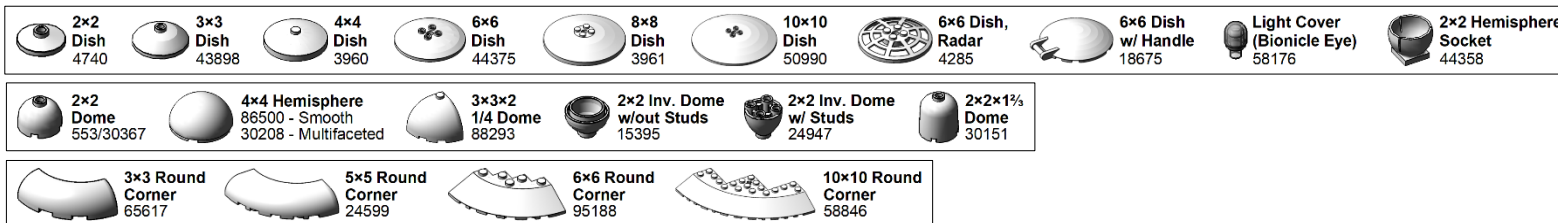

CURVED-plate

CURVED-brick

CURVED-tile

CURVED-ball

CURVED-cylinder

CURVED-cone

CURVED-dish_dome

8. CURVED (2/2)

LEGO Brick Labels by Tom Alphin.
Version 35.1, September 18, 2020.

Download latest version and learn more at: <https://brickarchitect.com/labels/>

CURVED-curved

CURVED-arch_bow

CURVED-mudguard

CURVED-wedge