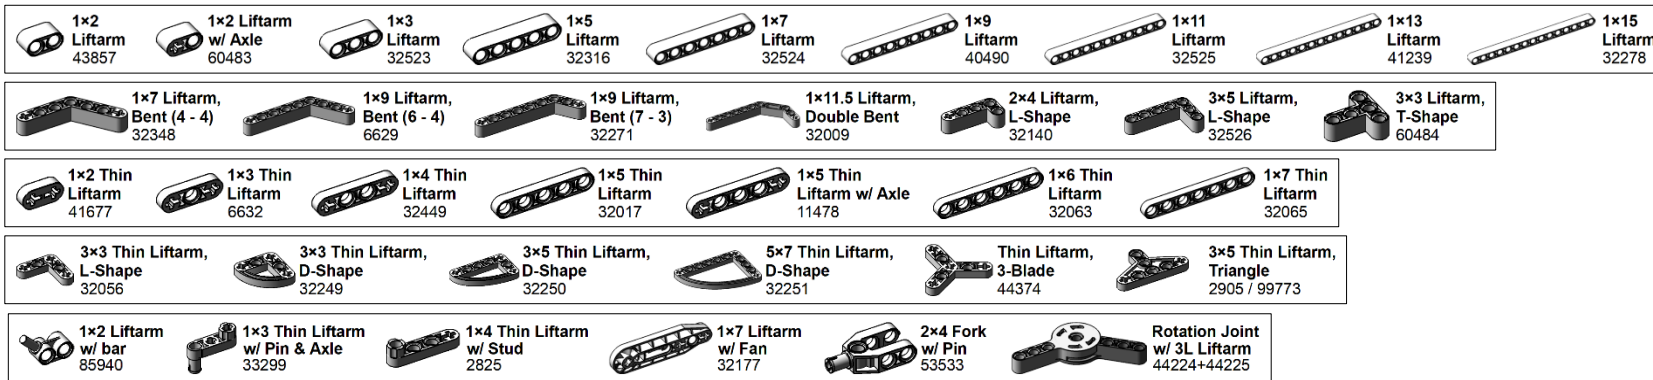

12. TECHNIC (3/4)

LEGO Brick Labels by Tom Alphin.
Version 35.1, September 18, 2020.

Download latest version and learn more at: <https://brickarchitect.com/labels/>

TECHNIC-liftarm