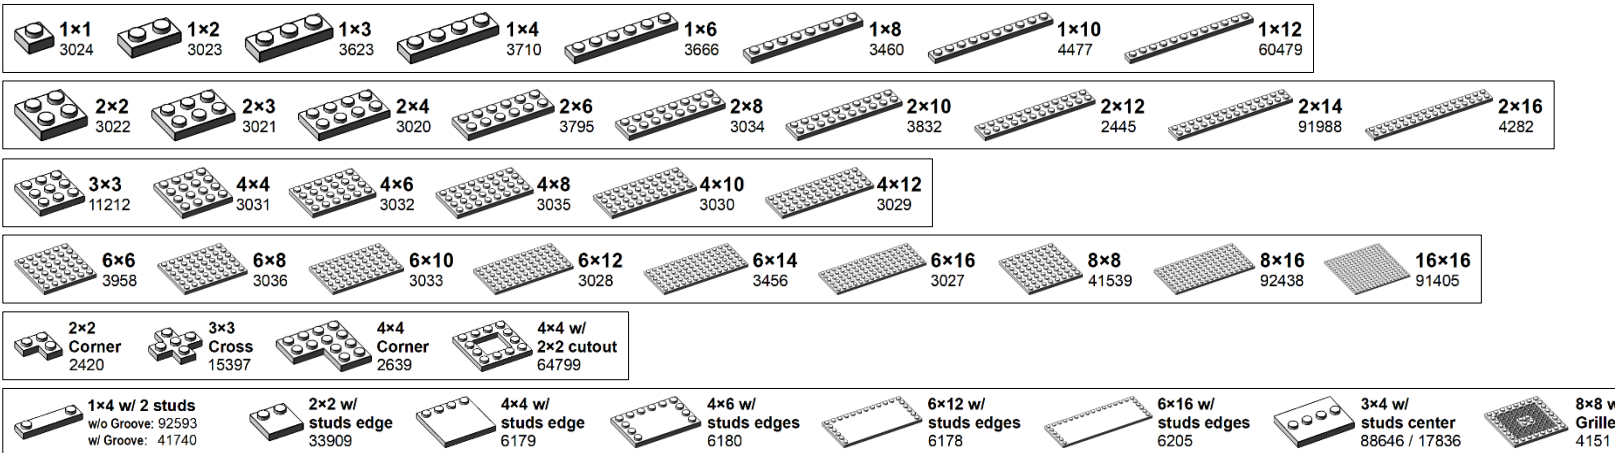

1. BASIC

LEGO Brick Labels by Tom Alphin.
Version 35.1, September 18, 2020.

Download latest version and learn more at: <https://brickarchitect.com/labels/>

BASIC-brick

BASIC-plate

BASIC-tile

2. WALL

LEGO Brick Labels by Tom Alphin.
Version 35.1, September 18, 2020.

Download latest version and learn more at: <https://brickarchitect.com/labels/>

WALL-decorative

WALL-fence

WALL-groove_rail

WALL-panel

WALL-window_door

WALL-stairs

3. SNOT