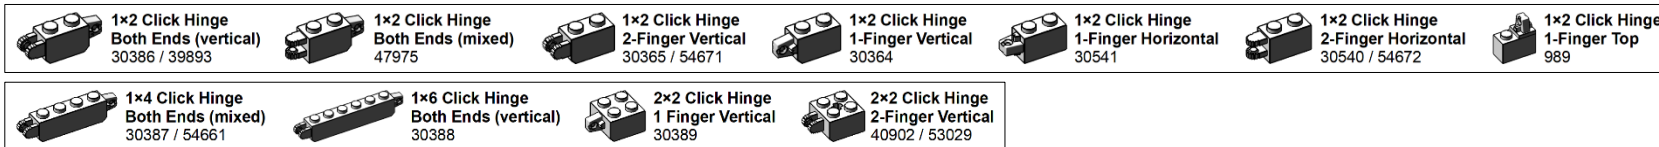

5. HINGE

LEGO Brick Labels by Tom Alphin.
Version 35.1, September 18, 2020.

Download latest version and learn more at: <https://brickarchitect.com/labels/>

HINGE-click_brick