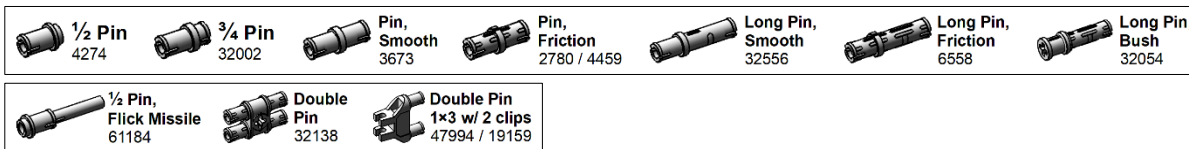

NATURE-barb_horn_tail

NATURE-tooth

12. TECHNIC (1/4)

LEGO Brick Labels by Tom Alphin.
Version 35.1, September 18, 2020.

Download latest version and learn more at: <https://brickarchitect.com/labels/>

TECHNIC-axle

TECHNIC-pin

TECHNIC-connector

TECHNIC-hub

12. TECHNIC (2/4)

LEGO Brick Labels by Tom Alphin.
Version 35.1, September 18, 2020.

Download latest version and learn more at: <https://brickarchitect.com/labels/>